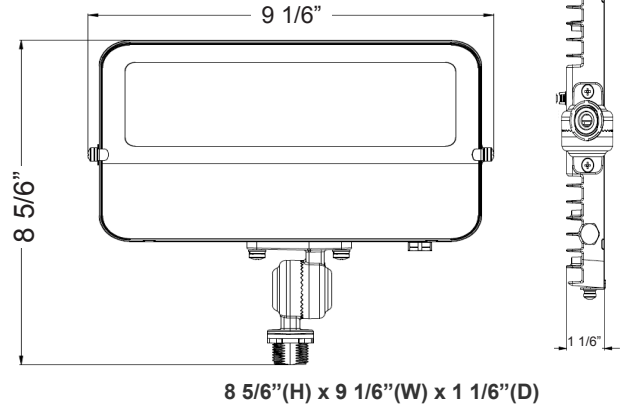

Ideal for general site lighting, alleys, loading docks, doorways, pathway, parking areas. Replace existing HID flood lights/wall packs. Great for use with motion sensors or other instant on/off controls. Solid state lighting technology for long life, low maintenance and high efficiency .

Features

- 90° Adjustable 1/2" Knuckle Mount
- MCT: Multi Color Temperature (Switch On The Back of Fixture With Silicon Cover)
- 7-Year Warranty
- 70,000 hours rated life
- Low Maintenance and High Efficiency

Technical Specification

Electrical:

- Voltage: 120 VAC 50/60Hz
- Wattage: 50W
- Power Factor: >0.9
- Efficacy: 119 LPW
- THD: <25%

Mechanical:

- Die-Cast Aluminum Housing With Powder Coat Finish (Dark Bronze Finish)
- Solid State Lighting Technology For Long Life, Low Maintenance Needed and High Efficiency
- High Conductive Aluminum LED Board
- IP Rating: IP65
- Operating Temperature: -40°F to 104°F
- Suitable for Wet Locations

Lighting:

- Cord type: 18" SJTW 18/3 AWG cable
- MCT: Multi Color Temperature (Switch On The Back of Fixture With Silicon Cover)
- Total lumens: 6081LM
- Color temperature: 3000K/ 4000K/ 5000K
- Color rendering index: CRI > 70
- Beam Angle: 120° x 90°

Applications:

- Ideal for general site lighting, alleys, loading docks, doorway, pathway and parking areas.
- Replace existing HID flood lights/ wall pack
- Great for use with motion sensors or other instant on/off controls

Other Models:

- 15W | 1600LM | LFE-15W-MCT-KN
- 30W | 3150LM | LFE-30W-MCT-KN

Phone: (877) 805-2252 | Fax: (877) 805-2252
www.westgatemfg.com | www.westgatecontrols.co